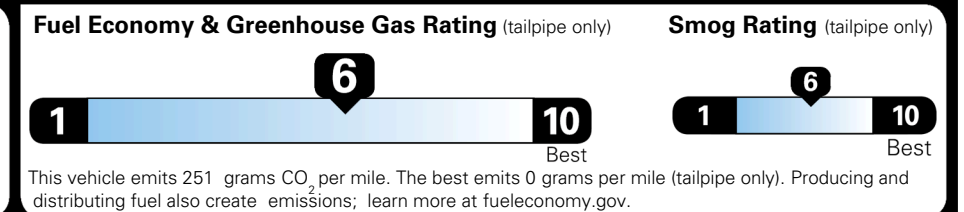

TOTAL ADDITIONAL WEIGHT: 14.5

EPA DOT Fuel Economy and Environment

Gasoline Vehicle

You save \$1,500
 in fuel costs over 5 years compared to the average new vehicle.

Annual fuel cost \$1,400

Actual results will vary for many reasons, including driving conditions and how you drive and maintain your vehicle. The average new vehicle gets 29 MPG and costs \$8,500 to fuel over 5 years. Cost estimates are based on 15,000 miles per year at \$ 3.30 per gallon. MPGe is miles per gasoline gallon equivalent. Vehicle emissions are a significant cause of climate change and smog.