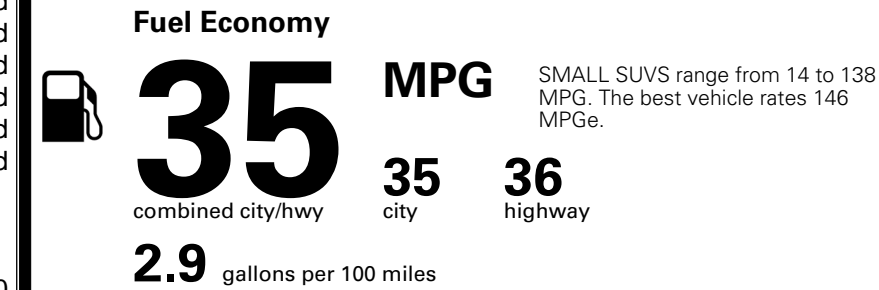

\$1,000.00

\$110.00
 \$200.00
 \$155.00

MSRP INCLUDING OPTIONS

\$ 35,255.00

INLAND FREIGHT AND HANDLING

\$ 1,495.00

TOTAL MANUFACTURER'S SUGGESTED RETAIL PRICE ▶

\$ 36,750.00

TOTAL ADDITIONAL WEIGHT: 14.5

EPA DOT Fuel Economy and Environment

Gasoline Vehicle

You save \$1,500
 in fuel costs over 5 years compared to the average new vehicle.

Annual fuel cost \$1,400

Actual results will vary for many reasons, including driving conditions and how you drive and maintain your vehicle. The average new vehicle gets 29 MPG and costs \$8,500 to fuel over 5 years. Cost estimates are based on 15,000 miles per year at \$ 3.30 per gallon. MPGe is miles per gasoline gallon equivalent. Vehicle emissions are a significant cause of climate change and smog.