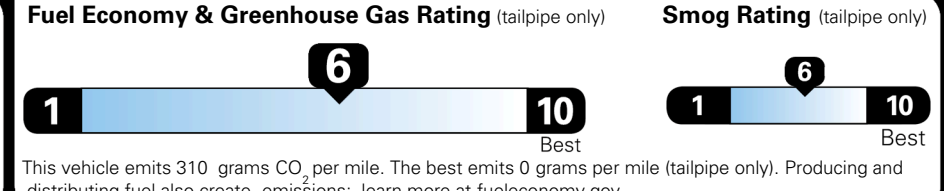

Actual results will vary for many reasons, including driving conditions and how you drive and maintain your vehicle. The average new vehicle gets 29 MPG and costs $8,500 to fuel over 5 years. Cost estimates are based on 15,000 miles per year at $ 3.30 per gallon. MPGe is miles per gasoline gallon equivalent. Vehicle emissions are a significant cause of climate change and smog.

fueleconomy.gov
Calculate personalized estimates and compare vehicles

Smartphone QR Code