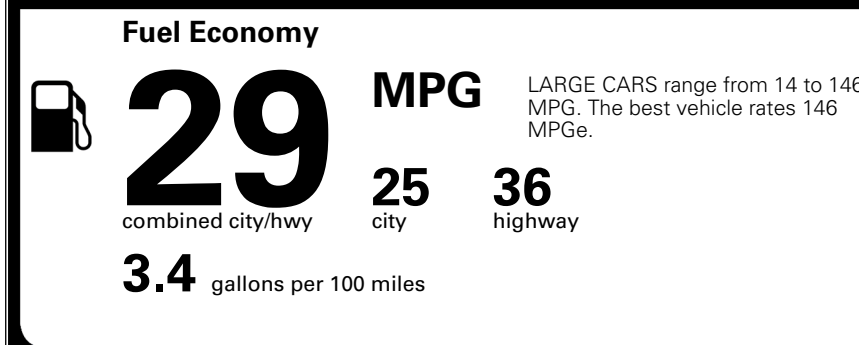

\$695.00
 \$2,200.00

 \$200.00
 \$140.00

\$ 31,725.00

\$ 1,245.00

\$ 32,970.00

EPA DOT Fuel Economy and Environment

Gasoline Vehicle

You save \$0
 in fuel costs over 5 years compared to the average new vehicle.