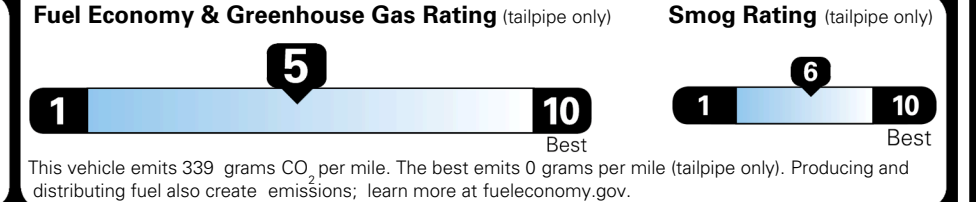

TOTAL ADDITIONAL WEIGHT: 7.3

EPA DOT Fuel Economy and Environment

Gasoline Vehicle

You spend \$1,000 more in fuel costs over 5 years
 compared to the average new vehicle.

Annual fuel cost \$1,900

Actual results will vary for many reasons, including driving conditions and how you drive and maintain your vehicle. The average new vehicle gets 29 MPG and costs \$8,500 to fuel over 5 years. Cost estimates are based on 15,000 miles per year at \$ 3.30 per gallon. MPGe is miles per gasoline gallon equivalent. Vehicle emissions are a significant cause of climate change and smog.