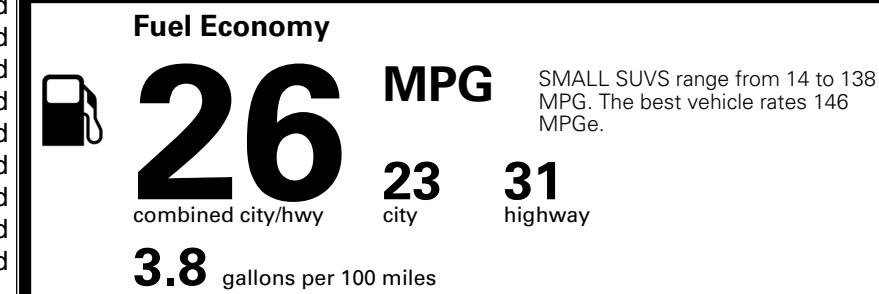

TOTAL ADDITIONAL WEIGHT: 7.3

EPA DOT Fuel Economy and Environment

Gasoline Vehicle

You spend \$1,000 more in fuel costs over 5 years
 compared to the average new vehicle.

Annual fuel cost \$1,900

Actual results will vary for many reasons, including driving conditions and how you drive and maintain your vehicle. The average new vehicle gets 29 MPG and costs \$8,500 to fuel over 5 years. Cost estimates are based on 15,000 miles per year at \$ 3.30 per gallon. MPGe is miles per gasoline gallon equivalent. Vehicle emissions are a significant cause of climate change and smog.