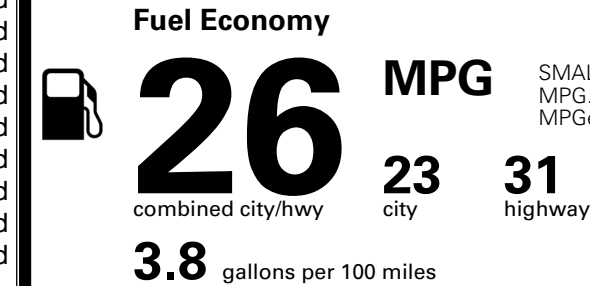

MSRP INCLUDING OPTIONS \$ 36,825.00

INLAND FREIGHT AND HANDLING \$ 1,495.00

TOTAL MANUFACTURER'S SUGGESTED RETAIL PRICE ▶ \$ 38,320.00

TOTAL ADDITIONAL WEIGHT: 6.6

*Additional terms and conditions apply.

**Kia Connect may be currently unavailable for some Model Year 2022 and newer vehicles sold or purchased in Massachusetts; please see owners.kia.com for more information.

EPA DOT Fuel Economy and Environment

Gasoline Vehicle

SMALL SUVs range from 14 to 138 MPG. The best vehicle rates 146 MPGe.

You spend \$1,000 more in fuel costs over 5 years compared to the average new vehicle.