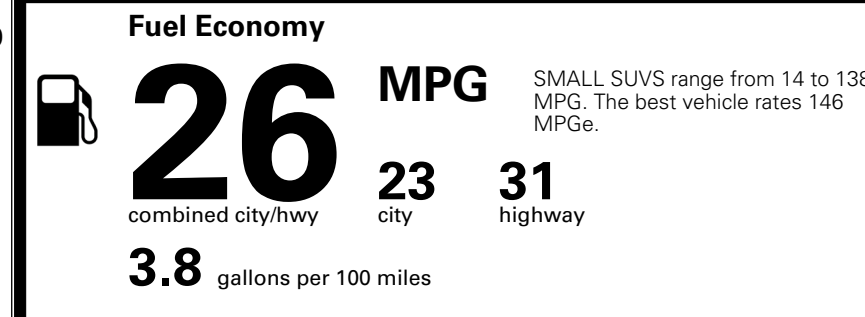

EPA DOT Fuel Economy and Environment

Gasoline Vehicle

You spend \$1,000 more in fuel costs over 5 years compared to the average new vehicle.

Annual fuel cost \$1,900

Actual results will vary for many reasons, including driving conditions and how you drive and maintain your vehicle. The average new vehicle gets 29 MPG and costs \$8,500 to fuel over 5 years. Cost estimates are based on 15,000 miles per year at \$ 3.30 per gallon. MPGe is miles per gasoline gallon equivalent. Vehicle emissions are a significant cause of climate change and smog.