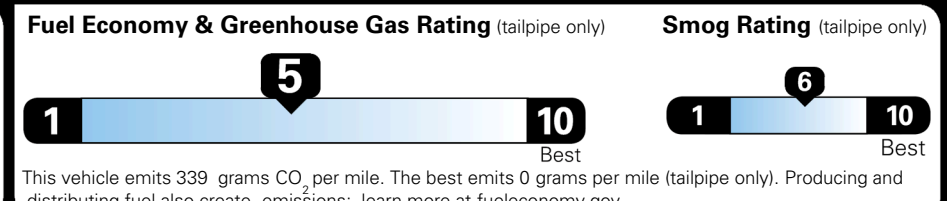

EPA DOT Fuel Economy and Environment

Gasoline Vehicle

You spend \$1,000 more in fuel costs over 5 years compared to the average new vehicle.

Annual fuel cost \$1,900

Actual results will vary for many reasons, including driving conditions and how you drive and maintain your vehicle. The average new vehicle gets 29 MPG and costs \$8,500 to fuel over 5 years. Cost estimates are based on 15,000 miles per year at \$ 3.30 per gallon. MPGe is miles per gasoline gallon equivalent. Vehicle emissions are a significant cause of climate change and smog.