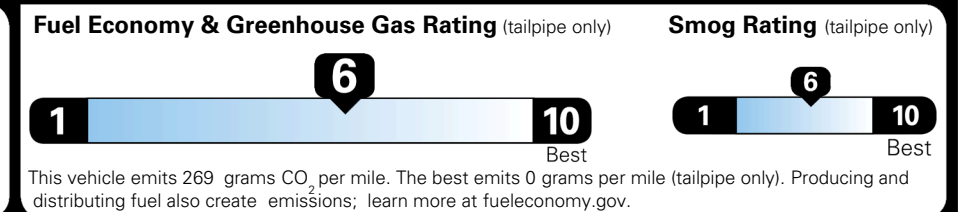

TOTAL ADDITIONAL WEIGHT: 12.8

**EPA DOT Fuel Economy and Environment**

**Gasoline Vehicle**

**You save \$1,000**  
 in fuel costs over 5 years compared to the average new vehicle.

**Annual fuel cost \$1,500**