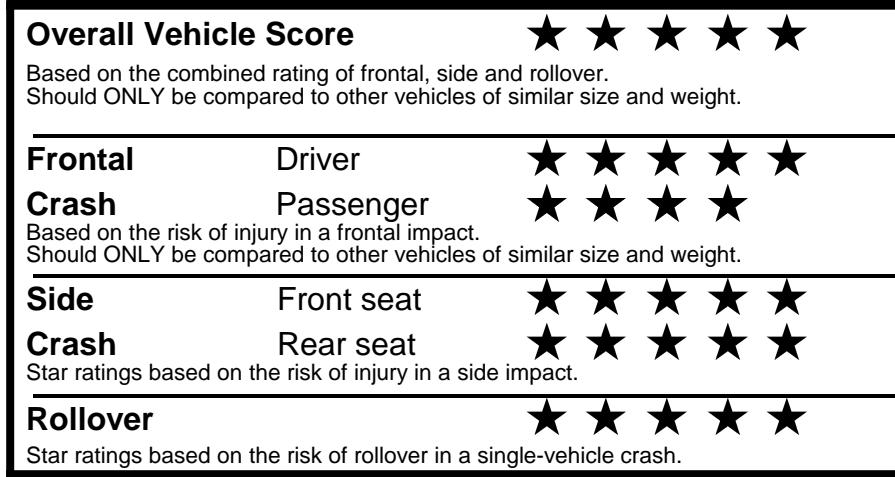

GOVERNMENT 5-STAR SAFETY RATINGS

PARTS CONTENT INFORMATION

FOR VEHICLES IN THIS CAR LINE U.S./CANADIAN PARTS CONTENT: 20 %

MAJOR SOURCES OF FOREIGN PARTS:
MEXICO: 45%
KOREA: 30%

NOTE: PARTS CONTENT DOES NOT INCLUDE FINAL ASSEMBLY, DISTRIBUTION, OR OTHER NON-PARTS COSTS.

FOR THIS VEHICLE FINAL ASSEMBLY POINT:
PESQUERIA, NL, MEXICO

COUNTRY OF ORIGIN ENGINE (MOTOR): USA

TRANSMISSION: MEXICO

Star ratings range from 1 to 5 stars (★★★★★) with 5 being the highest.
Source: National Highway Traffic Safety Administration (NHTSA).
www.safercar.gov or 1-888-327-4236

Manufacturer's suggested retail price includes Manufacturer's recommended pre-delivery service. License and title fees, state and local taxes and other dealer installed options and accessories are not included in the manufacturer's suggested retail price.