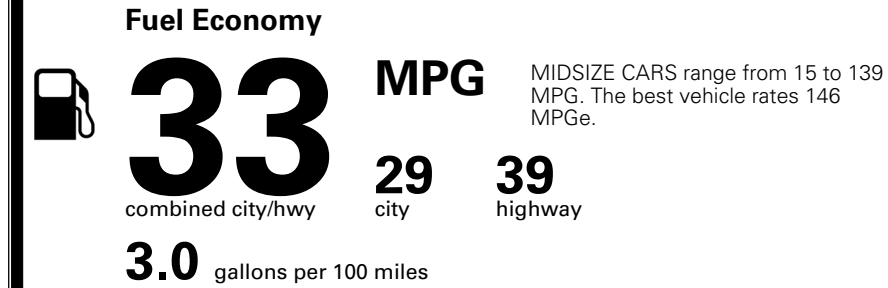

\$395.00  
 \$190.00  
 \$130.00  
 \$80.00

**MSRP INCLUDING OPTIONS**

**\$ 24,185.00**

INLAND FREIGHT AND HANDLING

**\$ 1,245.00**

**TOTAL MANUFACTURER'S SUGGESTED RETAIL PRICE ▶**

**\$ 25,430.00**

\*Additional terms and conditions apply.  
 \*\*Kia Connect may be currently unavailable for some Model Year 2022 and newer vehicles sold or purchased in Massachusetts; please see owners.kia.com for more information.  
 NOTE: When you purchase this vehicle, Kia America, Inc. collects personal information you provide to the dealership. For information on our collection and use of personal information and your rights, please see our Privacy Policy on www.kia.com.

TOTAL ADDITIONAL WEIGHT: 12.8

**EPA DOT Fuel Economy and Environment**

**Gasoline Vehicle**

**You save \$1,000**  
 in fuel costs over 5 years compared to the average new vehicle.

**Annual fuel cost \$1,500**